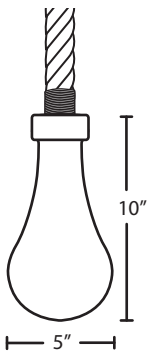

DASH

120V PENDANTS

location:
DAMP

SPECIFICATIONS:

DESCRIPTION

The significant and stylish natural rope suspension of our Dash pendant creates a striking backdrop for the clear teardrop glass diffuser and exposed light source, and plays to the creativity of the installation allowing for knots, sways, loops and more.

DIFFUSER

Shade shall be made of clear glass. 5" Dia. x 10" H

SUSPENSION

Rope-hung: 6'-0" long and 2" dia natural hemp rope, field-cutttable with inner SVT Cord. Also available as 3-light fixture.

MOUNTING

Black flat canopy with support hook, installs directly to a 4" octagonal ceiling box. Suitable for sloped ceilings.

LABELS

UL or ETL Listed. Suitable for Damp Locations (interior use only).

DASHCL (CLEAR)