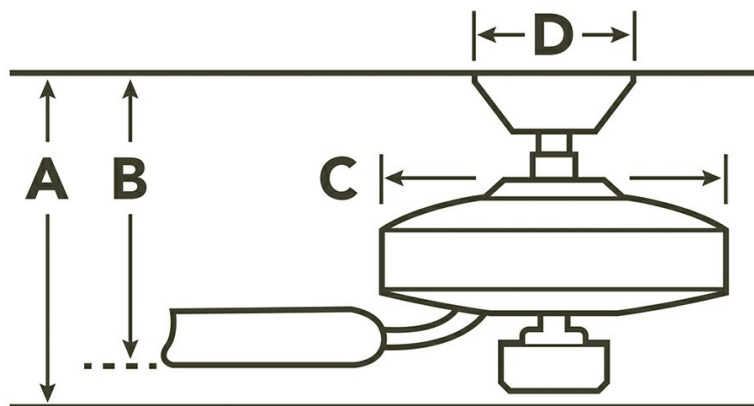

Dimensions

Downrod	A	B	C	D
1.00 OD X 6.00	16.25	14.00	8.75	6.75

Specifications

Number of Blades	6
Blades Included	Yes
Blade Pitch	13 Degrees
Blade Sweep	60"
Blades Reversible	No
Blade Material	Aluminum
Optional Blades Available	No
Downrod 1	1.00 OD X 6.00
Primary Control System	6 Speed DC Wall Control
Remote Included	No
Wall Control Included	Yes
Low Ceiling Adaptable	No
Lead Wire Length	78.00"
Motor Size	165M
Motor Type	DC

Downlight

Downlight Included	Yes
Light Source	LED
Downlight Bulb Included	Integrated
Downlight Bulb Type	LED
# of Bulbs/LED Modules	1
Watts	31/10/3
Initial Lumens	1600
Glass Description	Etched Cased Opal
Optional Light Kit Available	No
Efficacy (LMIW)	94

Available Finishes

Finish	Fixture	Glass	Blade 1	Blade 2