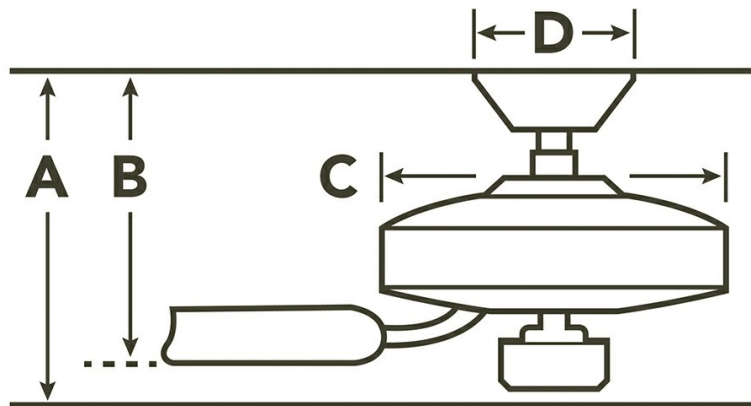

Dimensions

Downrod	A	B	C	D
1.00 OD X 4.50	14.25	14.25	12.75	6.75

Available Finishes

Finish	Fixture	Glass	Blade 1	Blade 2