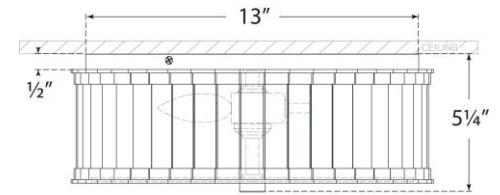

TEAR SHEET

Kean 14" Flush Mount

Item # CHC 4925HAB-CG

Designer: Chapman & Myers

Height: 5.5"

Width: 14.25"

Canopy: 13" Round

Finishes: HAB, PN

Trim Options: CG

Socket: 3 - E12 Candelabra

Wattage: 3 - 6.5 LED B11

Weight: 18 Pounds

Side View

Bottom View