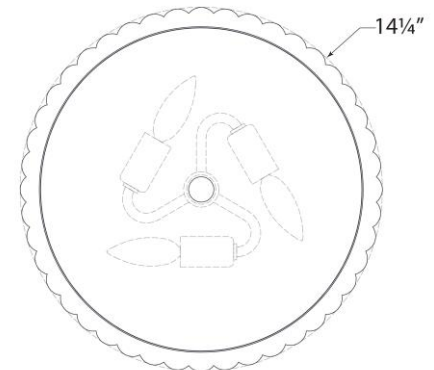

TEAR SHEET

Kean 14" Flush Mount

Item # CHC 4925HAB-CG

Designer: Chapman & Myers

Height: 5.5"

Width: 14.25"

Canopy: 13" Round

Finishes: HAB, PN

Trim Options: CG

Socket: 3 - E12 Candelabra

Wattage: 3 - 6.5 LED B11

Weight: 18 Pounds

Side View

Bottom View