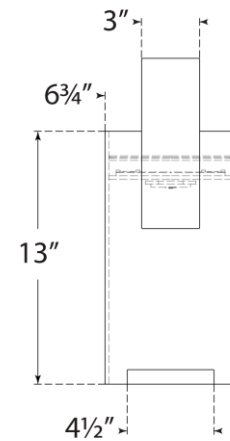

## Lotura 17" Intersecting Table Lamp

Item # KW 3440MGD

Designer: Kelly Wearstler

Height: 16.75"

Width: 15"

Base: 6.75" x 8.5" Decorative

Finishes: MBL, MGD, MWH

Lightsource: Dedicated LED w/ Touch Dimmer on Body

Wattage: 15w (1800lm)

Weight: 12 Pounds

Note: UL Only

Top View

Side View

Front View