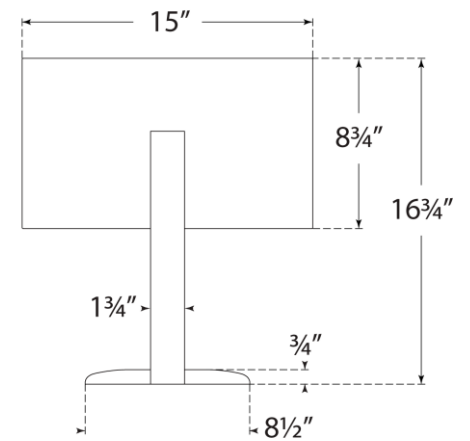

## Lotura 17" Intersecting Table Lamp

Item # KW 3440MGD

Designer: Kelly Wearstler

Height: 16.75"

Width: 15"

Base: 6.75" x 8.5" Decorative

Finishes: MBL, MGD, MWH

Lightsource: Dedicated LED w/ Touch Dimmer on Body

Wattage: 15w (1800lm)

Weight: 12 Pounds

Note: UL Only

Top View

Side View

Front View