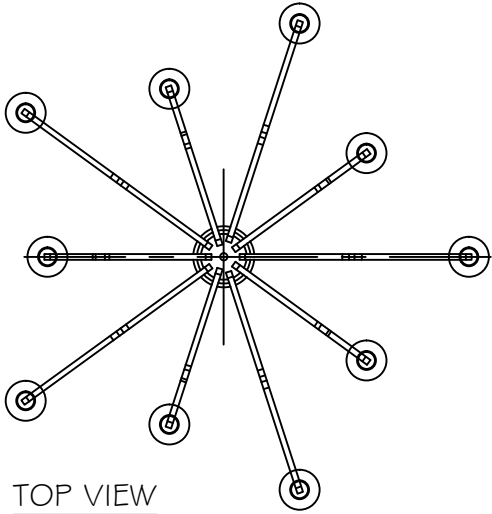

CUSTOMER REFERENCE DRAWING

TOP VIEW

FRONT VIEW

MAX: 113"
MIN: 46"

STYLE CONFIGURATIONS:

-ST SILVER

775940 GOLD

-SF4 SILVER