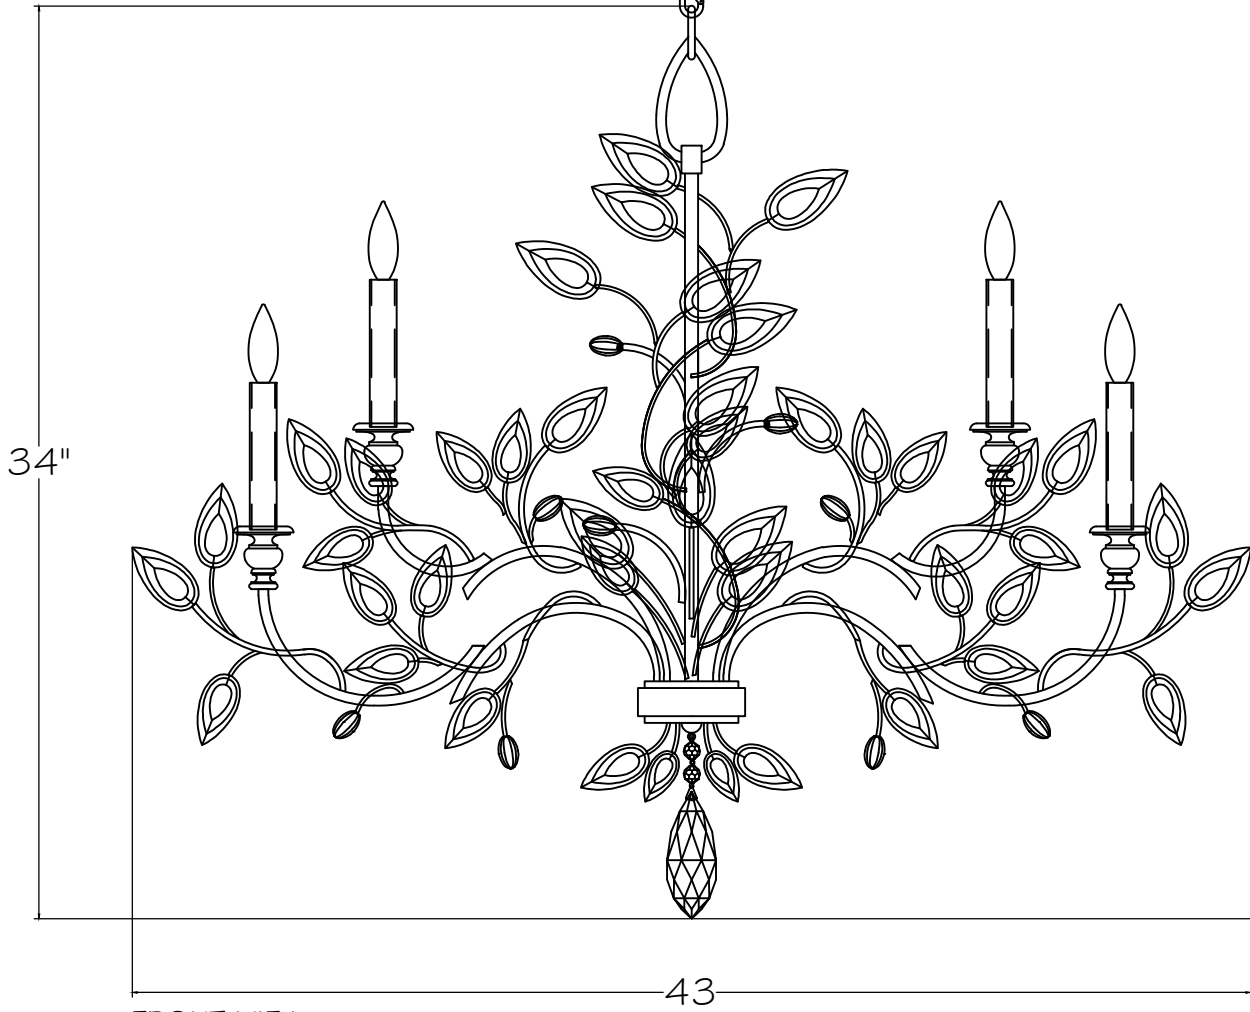

CUSTOMER REFERENCE DRAWING

TOP VIEW

FRONT VIEW

MAX: 113"
MIN: 46"

STYLE CONFIGURATIONS:

-ST SILVER

775940 GOLD

-SF4 SILVER