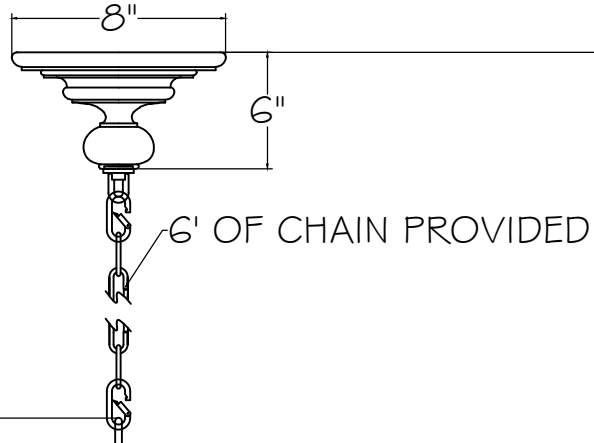

CUSTOMER REFERENCE DRAWING

TOP VIEW

FRONT VIEW

MAX: 113"
MIN: 46"

STYLE CONFIGURATIONS:

-ST SILVER

775940 GOLD

-SF4 SILVER